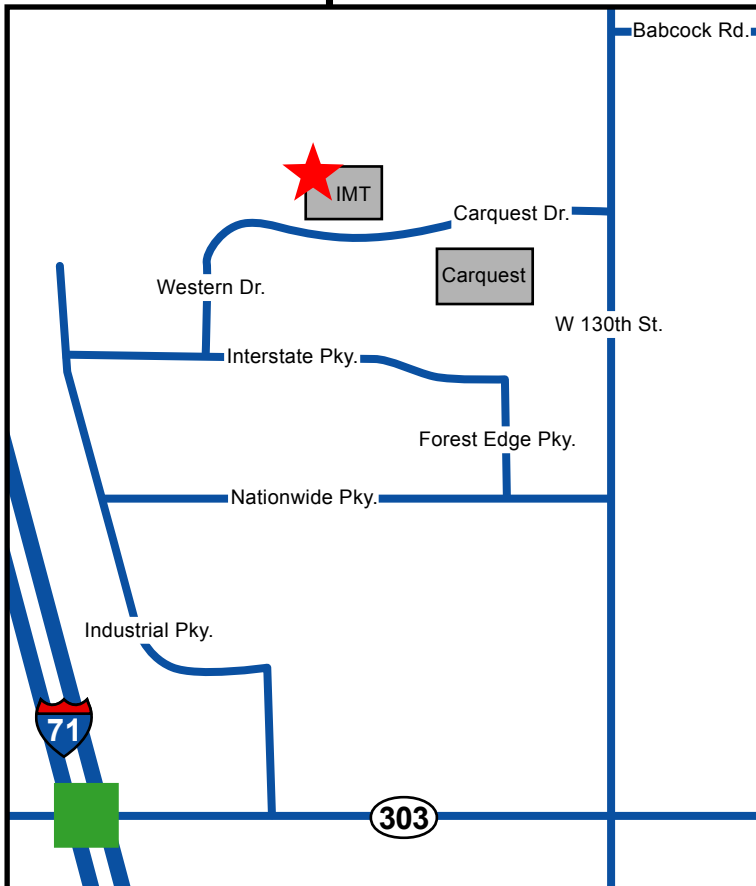

Map Detail

Integrated Marketing Technologies
 2945 Carquest Drive
 Brunswick, OH 44212
1.800.636.9260

From the North (Cleveland):

- Take I-71 South to Exit 226 Brunswick
- Take Route 303 East (left) to W 130th St.
- Take W 130th St. North (left) to Carquest Dr.

From the South (Akron-Canton):

- Take I-77 North to Exit 143 Richfield
- Take Route 176 North to Route 303
- Take Route 303 West (left) to W 130th St.
- Take W 130th St. North (right) to Carquest Dr.

From the West (Medina):

- Take Route 42 North to Route 303
- Take Route 303 East (right) to W 130th St.
- Take W 130th St. North (left) to Carquest Dr.

Integrated Marketing Technologies is less than a half mile down Carquest Dr. on the right side. The first entrance on the right is only for receiving. The second entrance on the right is the main entrance.